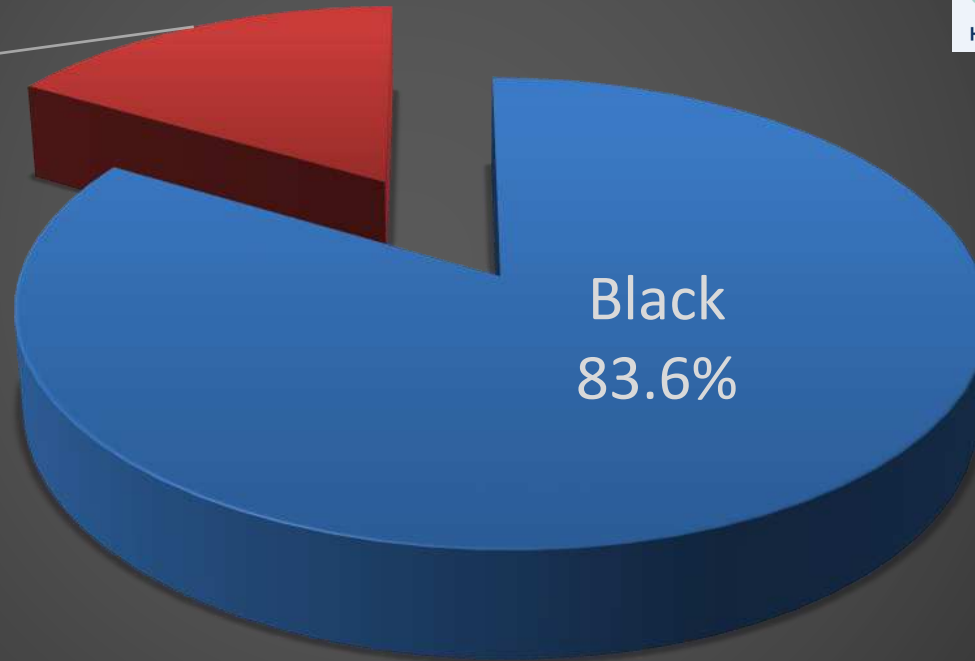

## BEE Beneficiary Children Distribution as at 31 January 2020

White  
16.4%

Black  
83.6%