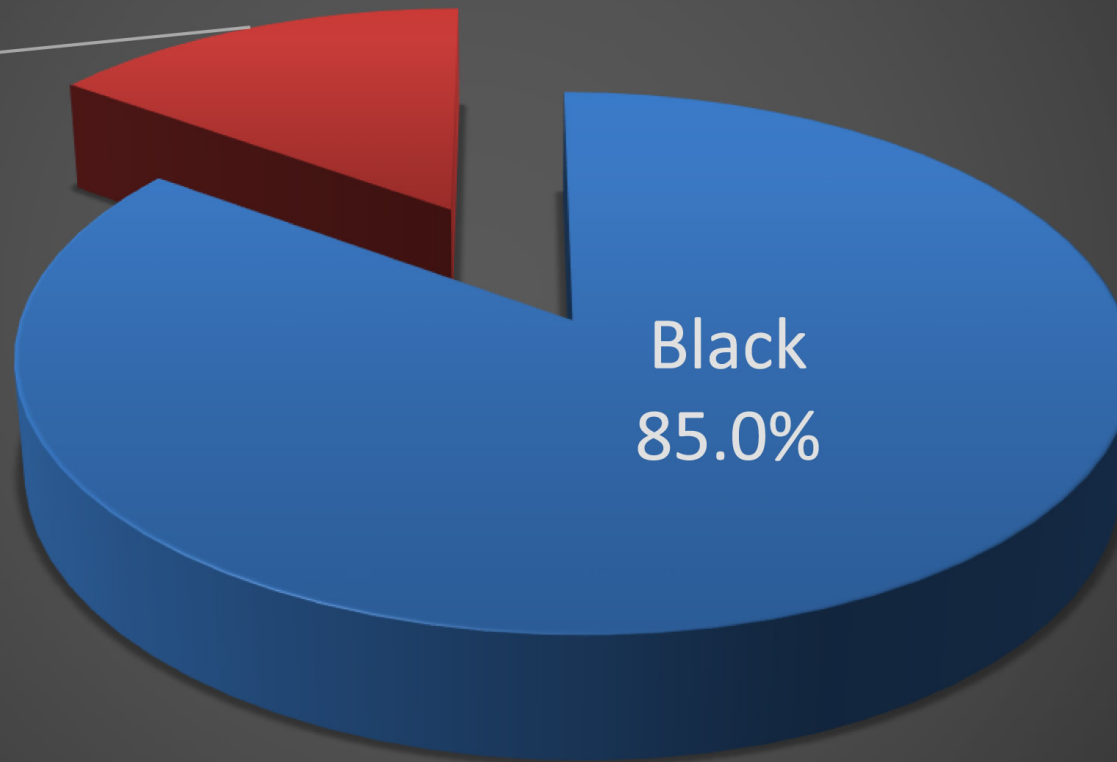

BEE Beneficiary Children Distribution as at 31 January 2017

White
15.0%

Black
85.0%